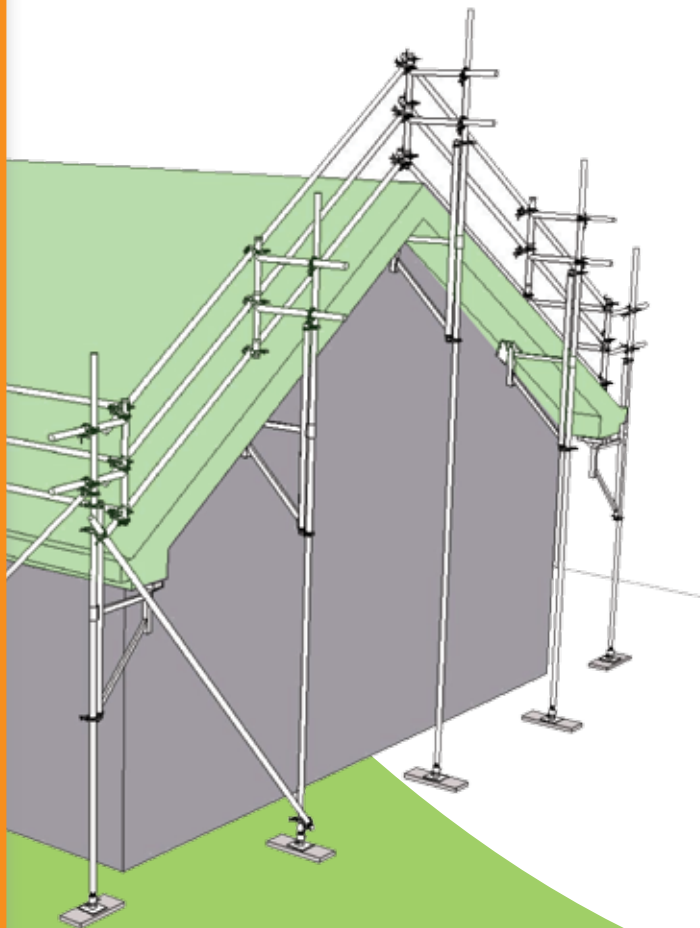

QUIK GUARD™

ROOF EDGE PROTECTION

A roof edge protection system that can be used on new AND existing buildings

does not require the roof to be lifted or penetrated.

QUICK, STRONG, RELIABLE

Quik Guard™ keeps staff safe, is fully compliant, effective and efficient. Quik Guard™ is installed fast, provides a strong safe protective barrier and can be dismantled quickly when the job is complete.

CLADDING UNDISTURBED

Quik Guard™ has no need to penetrate the building structure. Building roofs and walls are left untouched.

NARROW PROFILE

Quik Guard™ does not require rakers! This system can be installed fast, even on difficult sites.

MOBILE & WALK THROUGH TOWERS, MINI SCAFFOLD SYSTEMS AND BRIDGING SYSTEMS ARE SOME OF THE MANY INNOVATIONS IN THE EQUIPTEC PRODUCT LINE UP.

The Quik Guard™ REP system is a compatible addition to many of our existing products but is still flexible enough to attach to other scaffold systems, steel or aluminium.